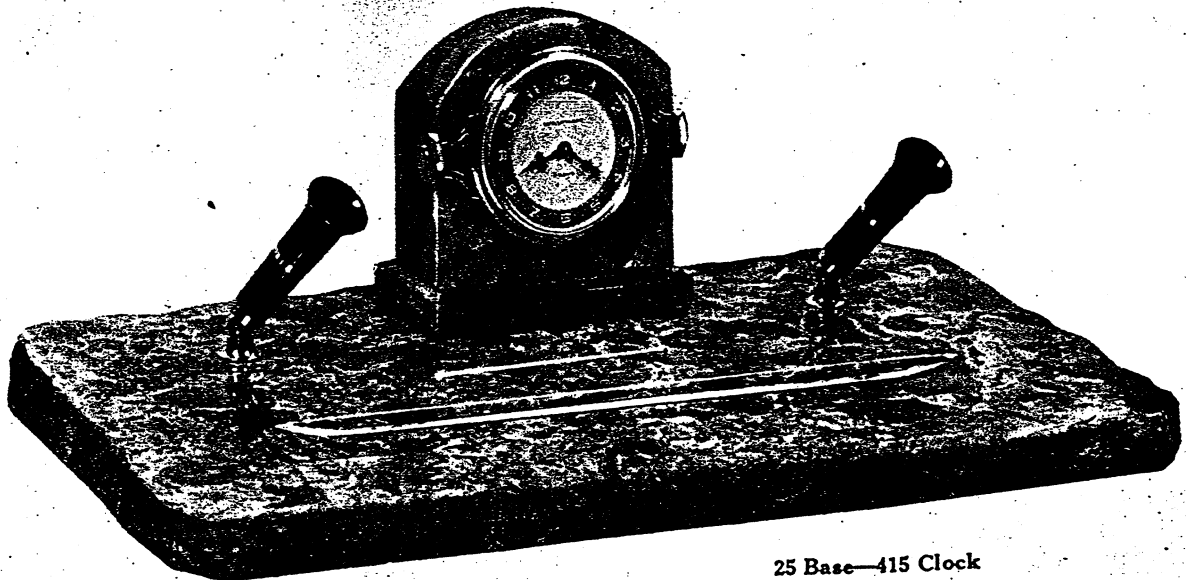

1052

Desk Stand. Code ZAADA. Double Brazilian green onyx base, 16 x 8 1/4 x 3/4", with Universal black, unbreakable Radite sockets. Silver name plate 3 1/4 x 1 3/4" for engraving. Solid bronze likeness of famed Bobby Jones, made exclusively for Sheaffer by the Gorham Company, 7" high.

List $100.00

25 Base—415 Clock

Double Brazilian green onyx base No. 25, 8 x 14 x 3/4 inch with Universal black, unbreakable Radite sockets. Code ZYMOK.

List $46.00

No. 415 Waltham 8-day clock mounted in Brazilian green onyx holder, felt padded bottom. Code CLOWA.

List $40.00